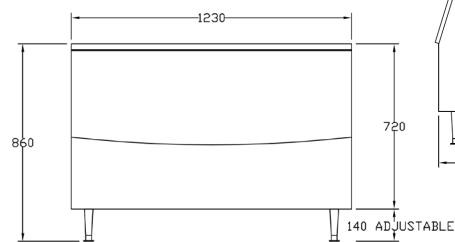

Specifications

Model	Storage Capacity (kg)	Door Feature	Dimensions W x D x H (mm)	Weight (kg)	Ship Weight (kg)
ICB110SC	110	Soft Close	563 x 800 x 1060	34	40
ICB180SC	180	Soft Close	764 x 810 x 1120	50	60
ICB230SC	230	Soft Close	764 x 810 x 1275	50	55
ICB242	242	Standard	1230 x 795 x 860	72	80
ICB460	460	Standard	1226 x 919 x 1250	90	100

Dimensions

ICB110SC

Front View

Side View

Top View

ICB180SC

Front View

Side View

Top View

ICB230SC

Front View

Side View

Top View

ICB242

Front View

Side View

Top View

ICB460

Front View

Side View

Top View

WA DEALER
PRACTICAL PRODUCTS PTY LTD

PH: 08 9302 1299
51 Paramount Dr Wangara WA 6065
sales@practicalproducts.com.au
www.practicalproducts.com.au