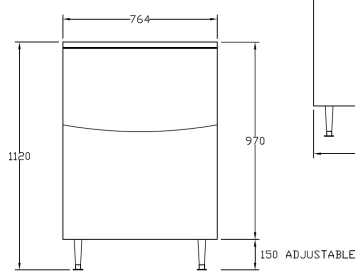

ICB Storage Bins

Features

- 304 stainless steel material with plastic door.
- Softener on the bin door and door frame for protection.
- Each storage bin comes with ice scoop, drain hose and clips.
- Each set of legs can extend to 150mm height.
- Warranty: 3 years

Specifications

Model	Storage Capacity (kg)	Door Feature	Dimensions W x D x H (mm)	Weight (kg)	Ship Weight (kg)
ICB110SC	110	Soft Close	563 x 800 x 1060	34	40
ICB180SC	180	Soft Close	764 x 810 x 1120	50	60
ICB230SC	230	Soft Close	764 x 810 x 1275	50	55
ICB242	242	Standard	1230 x 795 x 860	72	80
ICB460	460	Standard	1226 x 919 x 1250	90	100

Dimensions

ICB110SC

Front View

Side View

Top View

ICB180SC

Front View

Side View

Top View

ICB230SC

Front View

Side View

Top View

ICB242

Front View

Side View