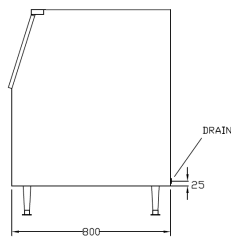

ICB Storage Bins

Features

- 304 stainless steel material with plastic door.
- Softener on the bin door and door frame for protection.
- Each storage bin comes with ice scoop, drain hose and clips.
- Each set of legs can extend to 150mm height.
- Warranty: 3 years

Specifications

Model	Storage Capacity (kg)	Door Feature	Dimensions W x D x H (mm)	Weight (kg)	Ship Weight (kg)
ICB110SC	110	Soft Close	563 x 800 x 1060	34	40
ICB180SC	180	Soft Close	764 x 810 x 1120	50	60
ICB230SC	230	Soft Close	764 x 810 x 1275	50	55
ICB242	242	Standard	1230 x 795 x 860	72	80
ICB460	460	Standard	1226 x 919 x 1250	90	100

Bin Top Adaptors: required when combining wider bins with smaller models

Ice Machine	Storage Bin ICB110SC	Storage Bin ICB180SC	Storage Bin ICB230SC	Storage Bin ICB242	Storage Bin ICB460
CIM0325	Kit Not Required	BT55	BT55	Kit Not Required	BT100
CIM0435	N/A	Kit Not Required	Kit Not Required	Kit Not Required	BT100
CIM0525	Kit Not Required	BT55	BT55	Kit Not Required	BT100
CIM0635	N/A	Kit Not Required	Kit Not Required	Kit Not Required	BT100
CIM0825	Kit Not Required	BT55	BT55	Kit Not Required	BT100
CIM0835GA	N/A	Kit Not Required	Kit Not Required	Kit Not Required	BT100
CIM1125	Kit Not Required	BT55	BT55	Kit Not Required	BT100
CIM1135	N/A	Kit Not Required	Kit Not Required	Kit Not Required	BT100
CIM1545	N/A	N/A	N/A	Kit Not Required	Kit Not Required
CIM1845	N/A	N/A	N/A	Kit Not Required	Kit Not Required

Dimensions

ICB110SC

Front View

Side View

Top View

ICB180SC

Front View

Side View