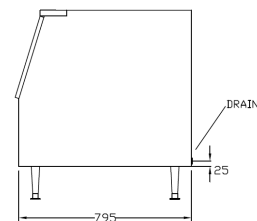

Specifications

Model	Storage Capacity (kg)	Door Feature	Dimensions W x D x H (mm)	Weight (kg)	Ship Weight (kg)
ICB110SC	110	Soft Close	563 x 800 x 1060	34	40
ICB180SC	180	Soft Close	764 x 810 x 1120	50	60
ICB230SC	230	Soft Close	764 x 810 x 1275	50	55
ICB242	242	Standard	1230 x 795 x 860	72	80
ICB460	460	Standard	1226 x 919 x 1250	90	100

Dimensions

ICB110SC

Front View

Side View

Top View

ICB180SC

Front View

Side View

Top View

ICB230SC

Front View

Side View

Top View

ICB242

Front View

Side View

Top View

ICB460

Front View

Side View

Top View

WA DEALER
PRACTICAL PRODUCTS PTY LTD

PH: 08 9302 1299
51 Paramount Dr Wangara WA 6065
sales@practicalproducts.com.au
www.practicalproducts.com.au