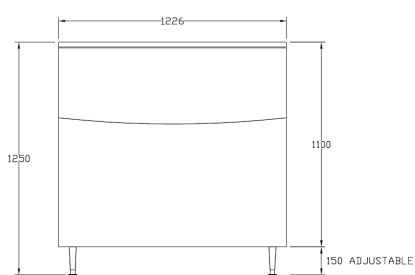

Specifications

Model	Storage Capacity (kg)	Door Feature	Dimensions W x D x H (mm)	Weight (kg)	Ship Weight (kg)
ICB110SC	110	Soft Close	563 x 800 x 1060	34	40
ICB180SC	180	Soft Close	764 x 810 x 1120	50	60
ICB230SC	230	Soft Close	764 x 810 x 1275	50	55
ICB242	242	Standard	1230 x 795 x 860	72	80
ICB460	460	Standard	1226 x 919 x 1250	90	100

Dimensions

ICB110SC

Front View

Side View

Top View

ICB180SC

Front View

Side View

Top View

ICB230SC

Front View

Side View

Top View

ICB242

Front View

Side View

Top View

ICB460

Front View

Side View

Top View

WA DEALER
PRACTICAL PRODUCTS PTY LTD

PH: 08 9302 1299
51 Paramount Dr Wangara WA 6065
sales@practicalproducts.com.au
www.practicalproducts.com.au