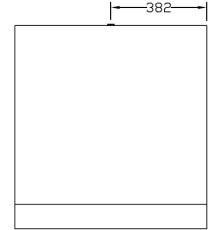

Specifications

Model	Storage Capacity (kg)	Door Feature	Dimensions W x D x H (mm)	Weight (kg)	Ship Weight (kg)
ICB110SC	110	Soft Close	563 x 800 x 1060	34	40
ICB180SC	180	Soft Close	764 x 810 x 1120	50	60
ICB230SC	230	Soft Close	764 x 810 x 1275	50	55
ICB242	242	Standard	1230 x 795 x 860	72	80
ICB460	460	Standard	1226 x 919 x 1250	90	100

Dimensions

ICB110SC

Front View

Side View

Top View

ICB180SC

Front View

Side View

Top View

ICB230SC

Front View

Side View

Top View

ICB242

Front View

Side View