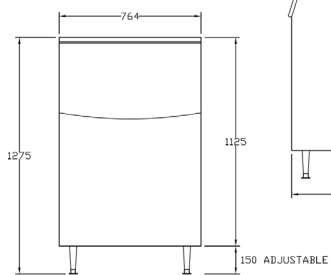

ICB Storage Bins

Features

- 304 stainless steel material with plastic door.
- Softener on the bin door and door frame for protection.
- Each storage bin comes with ice scoop, drain hose and clips.
- Each set of legs can extend to 150mm height.
- Warranty: 3 years

Specifications

Model	Storage Capacity (kg)	Door Feature	Dimensions W x D x H (mm)	Weight (kg)	Ship Weight (kg)
ICB110SC	110	Soft Close	563 x 800 x 1060	34	40
ICB180SC	180	Soft Close	764 x 810 x 1120	50	60
ICB230SC	230	Soft Close	764 x 810 x 1275	50	55
ICB242	242	Standard	1230 x 795 x 860	72	80
ICB460	460	Standard	1226 x 919 x 1250	90	100

Dimensions

ICB110SC

Front View

Side View

Top View

ICB180SC

Front View

Side View

Top View

ICB230SC

Front View

Side View

Top View

ICB242

Front View

Side View