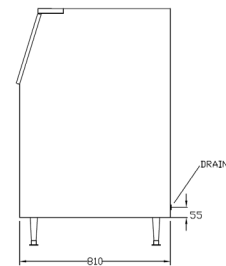

Specifications

Model	Storage Capacity (kg)	Door Feature	Dimensions W x D x H (mm)	Weight (kg)	Ship Weight (kg)
ICB110SC	110	Soft Close	563 x 800 x 1060	34	40
ICB180SC	180	Soft Close	764 x 810 x 1120	50	60
ICB230SC	230	Soft Close	764 x 810 x 1275	50	55
ICB242	242	Standard	1230 x 795 x 860	72	80
ICB460	460	Standard	1226 x 919 x 1250	90	100

Dimensions

ICB110SC

Front View

Side View

Top View

ICB180SC

Front View

Side View

Top View

ICB230SC

Front View

Side View

Top View

ICB242

Front View

Side View

Top View

ICB460

Front View

Side View

Top View

WA DEALER
PRACTICAL PRODUCTS PTY LTD

PH: 08 9302 1299
51 Paramount Dr Wangara WA 6065
sales@practicalproducts.com.au
www.practicalproducts.com.au