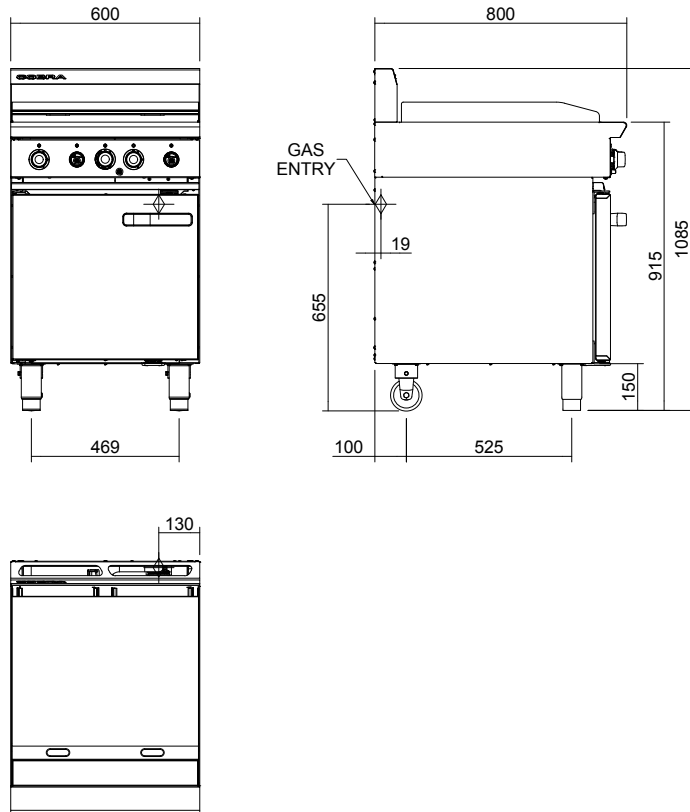

COBRA®

YOUR STYLE, YOUR WAY

CR6B

600mm Griddle Gas Range Static Oven

CR6B

SPECIFICATIONS

Burners
Griddle Burners;
20MJ/hr, 5.5kW per 300mm section
Oven; 24MJ/hr, 6.7kW
Gas power (gross)
CR6B 64MJ/hr, 17.8kW
Oven dimensions
Width 460mm
Depth 615mm
Height 365mm
Rack size
450mm x 590mm
Rack positions 4
Gas connection
R 3/4 (BSP) male
130mm from RH side, 20mm from
rear, and 655mm from floor

Dimensions
Width 600mm
Depth 800mm
Height 915mm
Incl. splashback 1085mm
Nett weight
109kg
Packing data
0.85m³, 140kg
Width 710mm
Depth 955mm
Height 1250mm
Gas types
Available in Natural gas and LP gas,
please specify when ordering
Other gas types on request

Cert. No. AGA 7225G

an Ali Group Company

The Spirit of Excellence