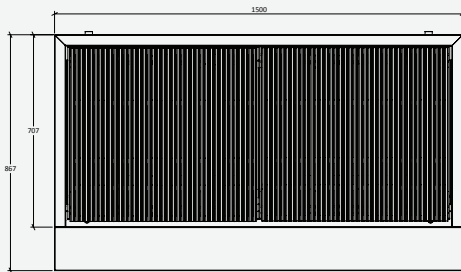

STANDARD FEATURES

- High performance stainless steel burners fitted with individual high/low control
- Stainless steel burner radiants
- All stainless steel insulated external panels
- Cast iron cooking grates
- Flame failure safety devices
- Removable grease drawer
- Rear castors
- Adjustable front feet

OPTIONAL FEATURES

- Resting rack
- Smooth griddle plates

SPECIFICATIONS

GAS TYPE

Natural or LPG
(Specify when ordering)

GAS CONNECTION

2 x 1/2" (BSP) female. All units supplied with regulators

GAS RATINGS

CRG-1200 @ 196MJ/hr

GLOBAL-MARK APPROVAL NO
GA-102405-004

DIMENSIONS (MM)

Appliance: 1500 x 867 x 910

Specifications are subject to change without notice.

< CONFIDENCE IN QUALITY >
3 YEAR WARRANTY

All our products carry a 3 year warranty and will last a very long time if our care instructions are followed.
© Cookon is a member of the Langford Metal Industries Group, a Queensland company established 1955.