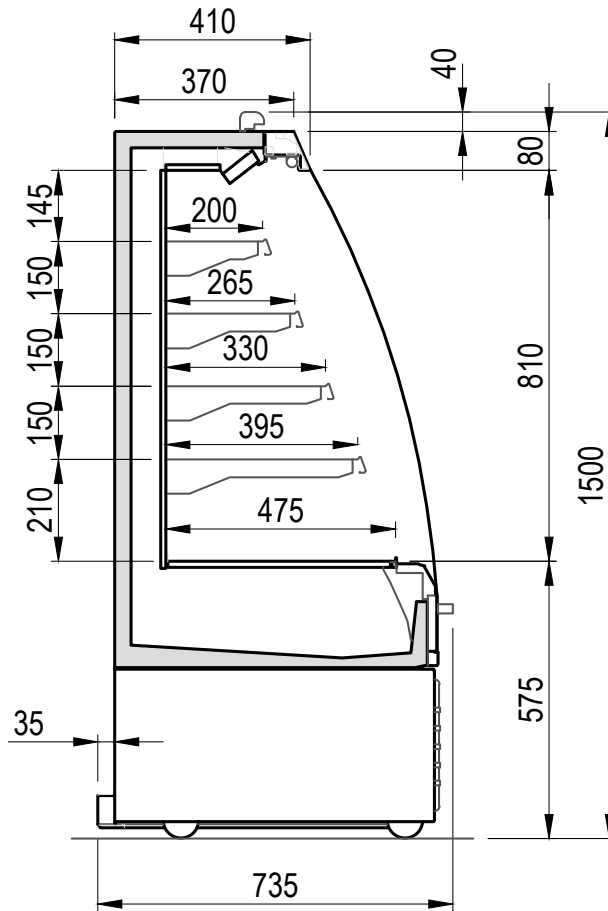

CURL 3 GREEN

SEMI-VERTICAL CHILLER

CHILLER

R290

PLUG-IN

FEATURES INCLUDE

- High efficiency fan motors
- 4 levels adjustable shelves + base
- LED canopy lighting including switch
- Castor Wheels
- Glass end walls
- Automatic defrost
- Manual night blind
- Black internal / black external

Scan here to check for Energy Efficiency Rebates in your state.

BONNET NÉVÉ CURL 3 GREEN

CURL 3 GREEN	700	937	1250
OPERATING TEMP (°C)	+2/+4		
REFRIGERATION	Ventilated / R290		
DEFROST	Automatic / Off-cycle		
POWER SUPPLY	230V / 1Ph / 10 Amp plug		
NOMINAL POWER (W)	763	830	909
ENERGY CONSUMPTION (kWh/24h)	13.6	12.6	14.9
DISPLAY SURFACE (m ²)	0.80	1.58	2.09
LENGTH WITH END WALLS (mm)	760	997	1310
TOTAL HEIGHT INCLUDING CASTORS (mm)	1500	1500	1500
DEPTH WITH BUMPER (mm)	735	735	735
DEPTH WITHOUT BUMPER (mm)	705	705	705
WEIGHT WITH PACKAGING (kg)	175	210	240
WEIGHT WITHOUT PACKAGING (kg)	150	190	220