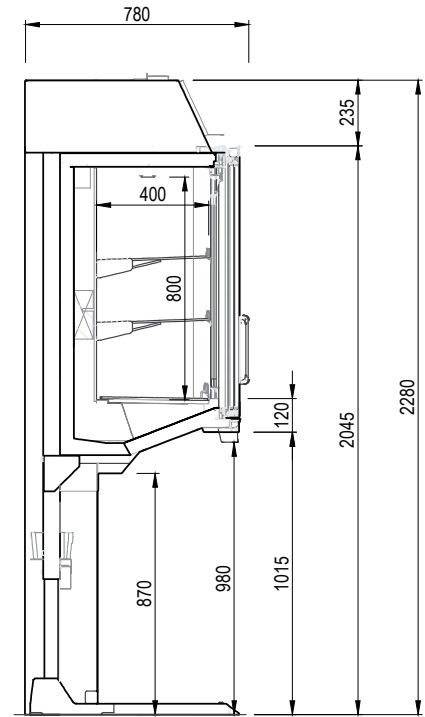

SOUND TOP

OVERHANGING FREEZER CABINET

FEATURES INCLUDE:

White internal
Frame colour RAL 7022 Umbra Grey
Anti-fog glass doors

2 levels wire shelves
LED lighting

SOUND TOP

OVERHANGING FREEZER CABINET

SOUND TOP	2100	**2500
* Operating Temp (°C)	-18/-22	-18/-22
Energy Consumption (kWh/24h)	8.8	10.4
Refrigeration	Ventilated/R290	
Power Supply (light circuit)	230V/1Ph/1x10 Amp plug	
Power Supply (compressor)	230V/1Ph/1x15 Amp plug	
Operating Current (Amp)	4.5	4.6
Nominal power (W)	1043	1073
Length (mm)	2100	2500
Height incl. castors (mm)	2280	2280
Depth incl. bumper (mm)	780	780
Total Capacity (ltr)	630	760