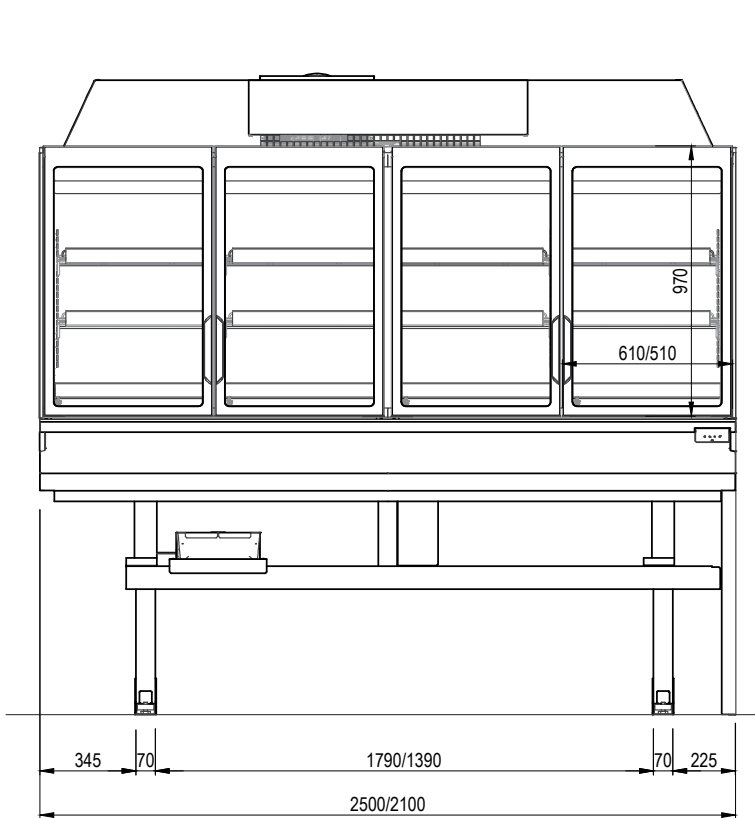

SOUND TOP

OVERHANGING FREEZER CABINET

FEATURES INCLUDE:

White internal
Frame colour RAL 7022 Umbra Grey
Anti-fog glass doors

2 levels wire shelves
LED lighting

SOUND TOP

OVERHANGING FREEZER CABINET

SOUND TOP	2100	**2500
* Operating Temp (°C)	-18/-22	-18/-22
Energy Consumption (kWh/24h)	8.8	10.4
Refrigeration	Ventilated/R290	
Power Supply (light circuit)	230V/1Ph/1x10 Amp plug	
Power Supply (compressor)	230V/1Ph/1x15 Amp plug	
Operating Current (Amp)	4.5	4.6
Nominal power (W)	1043	1073
Length (mm)	2100	2500
Height incl. castors (mm)	2280	2280
Depth incl. bumper (mm)	780	780
Total Capacity (ltr)	630	760