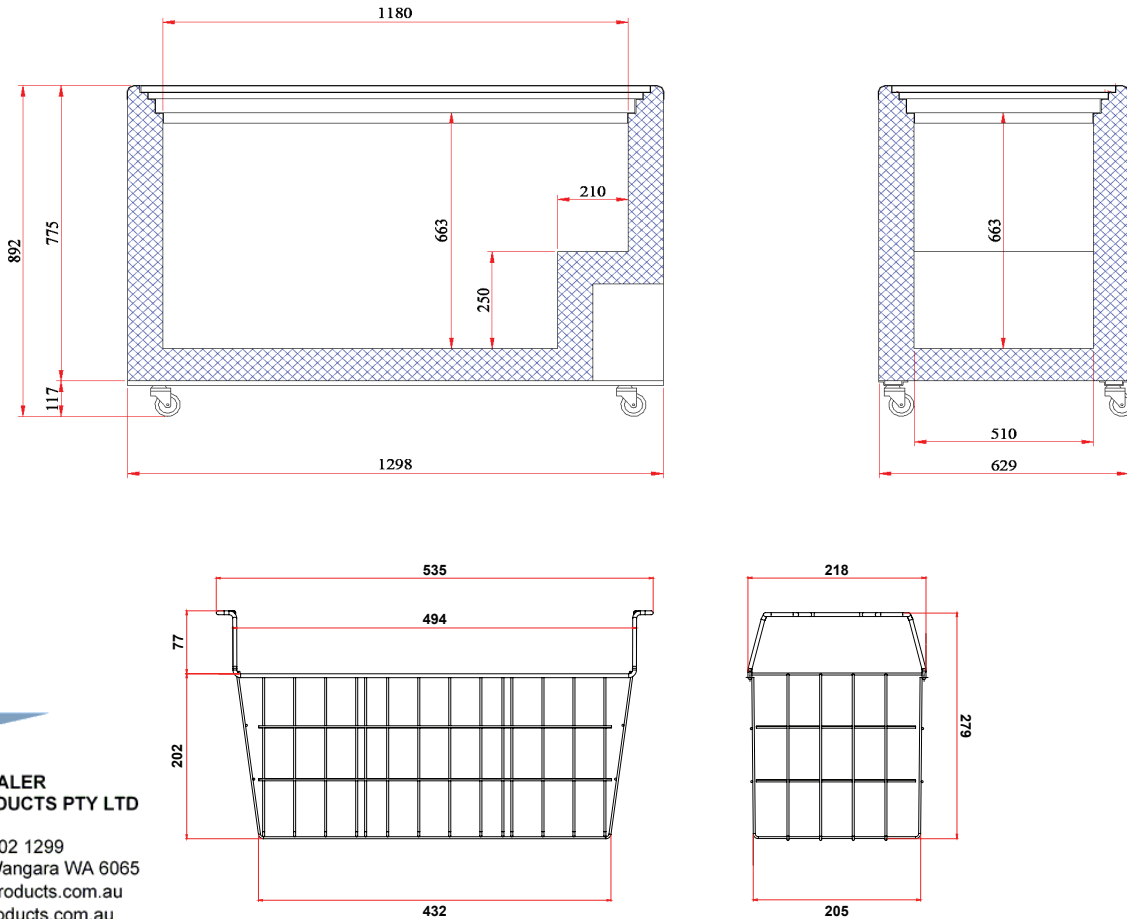

Display Chest Freezer 401L - Flat Glass Top

| Chest Freezers

Display Chest Freezer 401L - Flat Glass Top

| Chest Freezers

WA DEALER
PRACTICAL PRODUCTS PTY LTD

PH: 08 9302 1299
51 Paramount Dr Wangara WA 6065
sales@practicalproducts.com.au
www.practicalproducts.com.au

SPECIFICATIONS				DIMENSIONS	
----------------	--	--	--	------------	--

Model Number	CF0400FTFG-NR	Plug Plug	1 x 10A	External (mm)	
Part Number	3735310-NR	Plug Location	Rear, bottom right	Width	1298
Volume	401L	Cord Length	2m	Depth	629
Unit Weight	80kg	Colour	White	Height	892
Packaged Weight	85kg	Internal Light	No	Internal (mm)	
Adjustable Temp. Range	-22°C to -12°C	No. of Lids	2	Width	1180
Max. Ambient Temp.	35°C	Lid Type	Glass	Depth	510
Climate Class	4L1	Lid Shape	Flat	Height	663
Energy Consumption	2.645kWh/24h	Lid Style	Sliding	Packaged (mm)	
GEMS Star Rating	7 Stars	Lid Lock	Yes	Width	1330
Refrigeration Capacity	300W	No. of Baskets	5	Depth	680
Refrigerant	R290	Basket Dimensions	205(w) x 432(d) x 202(h) mm	Height	950
Air Circulation	Static	Defrost System	Manual		
Rated Current	0.7A	Temp. Controller	Analogue controller, digital display		
Electrical Voltage	220-240V	Castors	Yes		
Frequency	50Hz	Warranty	2 Years Bromic Extra Care Warranty - Labour and Parts		
Power Supply	Single Phase				