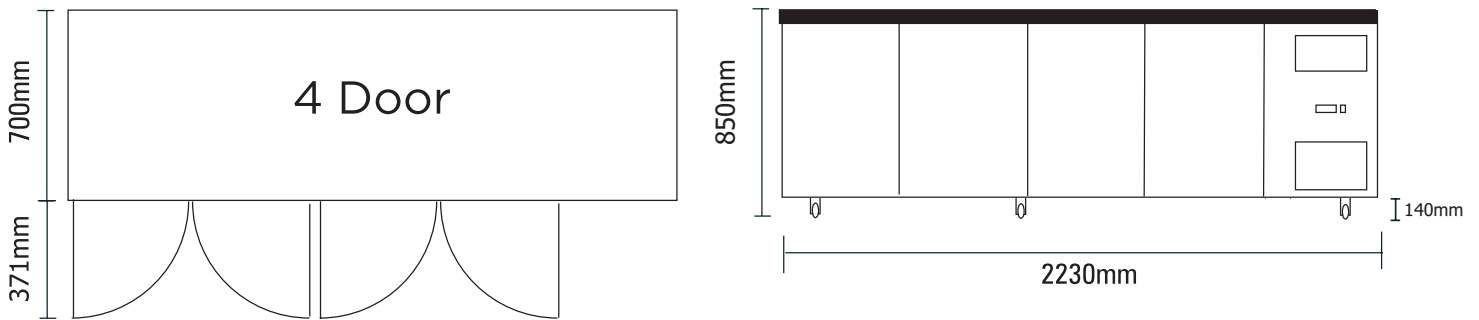

Underbench Glass Door Display Fridge 553L LED

| Bar Fridges & Freezers

Underbench Glass Door Display Fridge 553L LED

| Bar Fridges & Freezers

SPECIFICATIONS

Model Number	UBC2230GD-NR
Part Number	3735212-NR
Volume	553L
Unit Weight	180kg
Packaged Weight	185kg
Adjustable Temp. Range	+1°C to +5°C
Max. Ambient Temp.	32°C
Climate Class	3M1
Energy Consumption	6.08kWh/24h
GEMS Star Rating	2 stars
Refrigeration Capacity	345W
Refrigerant	R290
Rated Current	6.08A
Electrical Voltage	220-240V
Frequency	50Hz
Power Supply	Single Phase
Power Plug	1 x 10A
Plug Location	Bottom Right

Colour	Stainless Steel
Internal Light	LED
No. of Doors	4
Door Type	Glass
Door Glass Type	Double glazed
Door Style	Hinged
Door Lock	No
Self-Closing Door	Yes
Door Swing Dimension	371mm
Total Depth of Door Open	1071mm
No. of Shelves Incl. Base Per Door	3
Shelf Type	Adjustable
Shelves Dimensions	333(w) x 530(d) mm
Temp. Controller	Digital
Castors	Yes
Warranty	2 Years, Parts & Labour
	Bromic Extra Care

DIMENSIONS

External (mm)	
Width	2230
Depth	725
Height	850
Internal (mm)	
Width	1772
Depth	530
Height	589
Packaged (mm)	
Width	2260
Depth	730
Height	910

WA DEALER
PRACTICAL PRODUCTS PTY LTD

PH: 08 9302 1299
 51 Paramount Dr Wangara WA 6065
 sales@practicalproducts.com.au
 www.practicalproducts.com.au