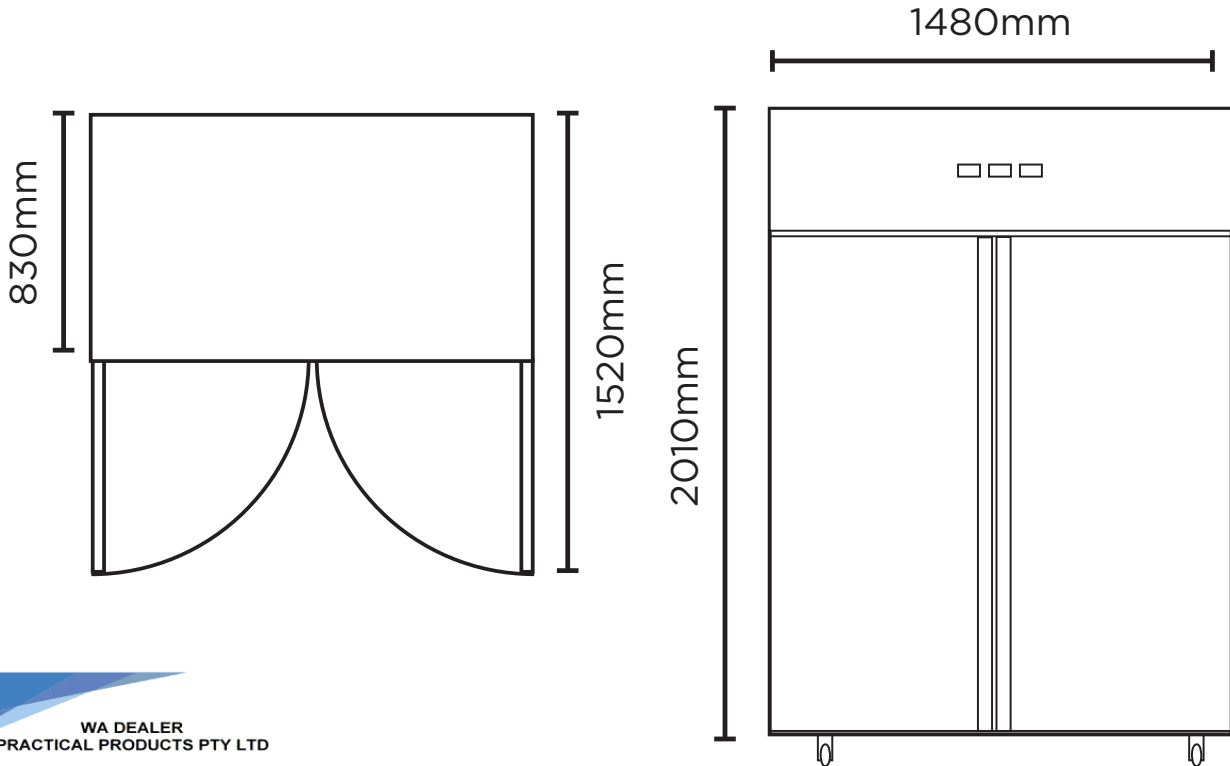

Gastronom Stainless Steel 1300L Storage Fridge

| Vertical Display & Storage

Gastronom Stainless Steel 1300L Storage Fridge

| Vertical Display & Storage

WA DEALER
PRACTICAL PRODUCTS PTY LTD
 PH: 08 9302 1299
 51 Paramount Dr Wangara WA 6065
 sales@practicalproducts.com.au
 www.practicalproducts.com.au

SPECIFICATIONS				DIMENSIONS	
Model Number	UC1300SD-NR	Colour	Stainless Steel	External (mm)	
Part Number	3735200-NR	Display Light Box	No	Width	1480
Volume	1300L	Internal Light	LED	Depth	830
Unit Weight	213kg	No. of Doors	2	Height	2010
Packaged Weight	218kg	Door Type	Solid	Internal (mm)	
Adjustable Temp. Range	+1°C to +5°C	Door Style	Hinged	Width	1360
Max. Ambient Temp.	38°C	Door Shape	Flat	Depth	685
Climate Class	4M1	Door Swing Dimension	830mm	Height	1390
Energy Consumption	4.18kWh/24h	Total Depth of door open	1520mm	Packaged (mm)	
GEMS Star Rating	3 stars	Self-Closing Door	Yes	Width	1510
Refrigeration Capacity	520W	Door Lock	No	Depth	855
Refrigerant	R290	No. of Shelves incl Base	6	Height	2062
Rated Current	3.4A	Shelf Type	Adjustable		
Electrical Voltage	220-240V	Shelves Dimensions	530(w) x 650(d) mm		
Frequency	50Hz	Temp. Controller	Digital		
Power Supply	Single Phase	Castors	Yes		
Power Plug	1 x 10A	Warranty	2 Years Bromic Extra Care Warranty - Labour and Parts		
Plug Location	Top left				