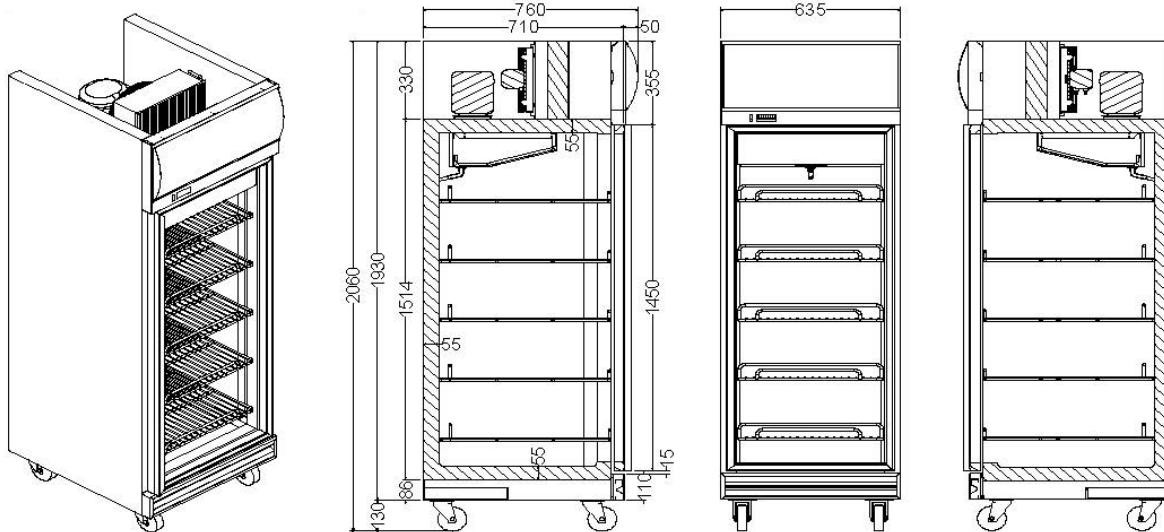

Upright Display Freezer 444L - 1 Door - Flat Glass - Lightbox

| Vertical Display & Storage

WA DEALER
PRACTICAL PRODUCTS PTY LTD

PH: 08 9302 1299
51 Paramount Dr Wangara WA 6065
sales@practicalproducts.com.au
www.practicalproducts.com.au

SPECIFICATIONS

501(w) x 475(d) mm	UF0500LF
Part Number	3736240
Volume	444L
Unit Weight	113kg
Packaged Weight	118kg
Adjustable Temp. Range	-22 to -18°C
Max. Ambient Temp.	38°C
Climate Class	3L1
Energy Consumption	18kWh/24h
GEMS Star Rating	1 star
Refrigeration Capacity	1000W
Air Circulation	Fan Forced
Refrigerant	R404a
Rated Current	4.7A
Electrical Voltage	220-240V
Frequency	50Hz
Power Supply	Single Phase
Power Plug	1 x 10A
Plug Location	Rear, top right

Colour	White with s/steel trim
Display Light Box	Yes
Internal Light	LED
No. of Doors	1
Door Type	Glass
Door Glass Type	Triple glazed
Door Style	Hinged
Door Shape	Flat
Door Swing Dimension	720mm
Total Depth of door open	1300mm
Self-Closing Door	Yes
Door Lock	Yes
No. of Shelves incl Base	6
Shelf Type	Adjustable
Shelves Dimensions	501(w) x 475(d) mm
Temp. Controller	Digital
Castors	Yes
Warranty	2 Years Bromic Extra Care Warranty - Labour and Parts

DIMENSIONS

	External (mm)
Width	635
Depth	760
Height	2060
	Internal (mm)
Width	520
Depth	550
Height	1420
	Packaged (mm)
Width	700
Depth	820
Height	2116