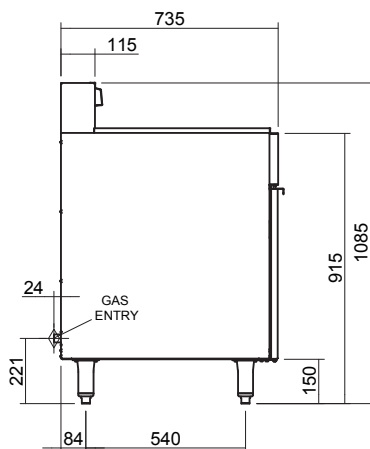

Fastfri®

Gas Fryer 400mm FF18

Burners

Multi-jet target burner

Gas power

90MJ/hr, 25kW

Pan size

Oil capacity 18L (32lbs
shortening)

Width 305mm

Length 380mm

Oil frying depth 95mm

Gas connection

R³/₄ (BSP) male

40mm from RH side, 24mm from
rear, and 221mm from floor

All units incorporate Natural and
LP gas regulator

Dimensions

Width 400mm

Depth 735mm

Height 915mm

Incl. splashback 1085mm

Packing data

0.54m³

Width 870mm

Depth 495mm

Height 1255mm

57kg nett weight

97kg packed weight

Gas types

Available in Natural gas and LP
gas, please specify when ordering

Other gas types on request

WA DEALER
PRACTICAL PRODUCTS PTY LTD

PH: 08 9302 1299
51 Paramount Dr Wangara WA 6065
sales@practicalproducts.com.au
www.practicalproducts.com.au