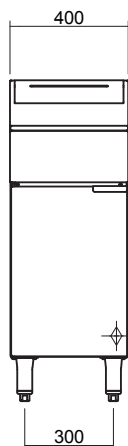

Fastfri®

Gas Fryer 400mm FF18

Burners

Multi-jet target burner

Gas power

90MJ/hr, 25kW

Pan size

Oil capacity 18L (32lbs
shortening)

Width 305mm

Length 380mm

Oil frying depth 95mm

Gas connection

R³/₄ (BSP) male

40mm from RH side, 24mm from
rear, and 221mm from floor

All units incorporate Natural and
LP gas regulator

Dimensions

Width 400mm

Depth 735mm

Height 915mm

Incl. splashback 1085mm

Packing data

0.54m³

Width 870mm

Depth 495mm

Height 1255mm

57kg nett weight

97kg packed weight

Gas types

Available in Natural gas and LP
gas, please specify when ordering

Other gas types on request

WA DEALER
PRACTICAL PRODUCTS PTY LTD

PH: 08 9302 1299
51 Paramount Dr Wangara WA 6065
sales@practicalproducts.com.au
www.practicalproducts.com.au