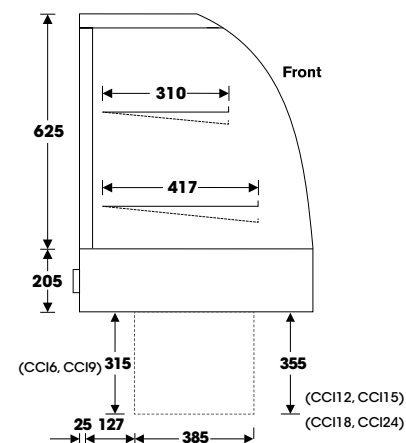

- › **FrameFree** canopy that maximises fully the visibility of displayed food from all sides
- › Refrigeration unit provided as condenser in cradle
- › Three food display levels: two shelves plus bottom trays
- › Chrome wire shelving system that is height adjustable in 25mm increments and interchangeable between horizontal and tilted positions
- › **CrumbCatch** feature in bottom trays that collects falling crumbs and food
- › High quality European and Japanese refrigeration components
- › Refrigeration unit provided as condenser in cradle
- › Fan forced air flow for even temperature distribution
- › **ClearView** front glass for condensation control
- › Refrigeration optimised to provide a high humidity environment that maintains food quality for longer
- › **DuraCoat** system providing a protective coating over the refrigeration coil to prevent food acid corrosion
- › **SureVap** self-evaporating system for condensate—no drain required
- › **SlimLED** under-shelf LED strip lighting with 12V safety
- › Rear sliding, double-glazed doors on friction-free, low wear tracks (doors removable for cleaning)

For Factory Options refer to page 60

For Cabinet Accessories refer to page 66

REAR VIEW

SIDE VIEW

Model	CCI6	CCI9	CCI12	CCI15	CCI18	CCI24
Length	600mm	900mm	1200mm	1530mm	1770mm	2370mm
Depth*	640mm	640mm	640mm	640mm	640mm	640mm
Height	830mm	830mm	830mm	830mm	830mm	830mm
Available Display Area	0.63m ²	1m ²	1.37m ²	1.78m ²	2.03m ²	2.77m ²
Power Connection	10A Plug	10A Plug	10A Plug	10A Plug	10A Plug	10A Plug