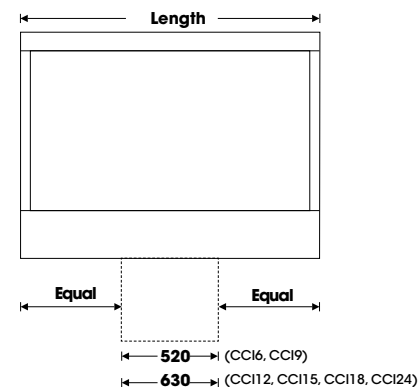

For Factory Options refer to page 60

For Cabinet Accessories refer to page 66

REAR VIEW

SIDE VIEW

Model	CCI6	CCI9	CCI12	CCI15	CCI18	CCI24
Length	600mm	900mm	1200mm	1530mm	1770mm	2370mm
Depth*	640mm	640mm	640mm	640mm	640mm	640mm
Height	830mm	830mm	830mm	830mm	830mm	830mm
Available Display Area	0.63m ²	1m ²	1.37m ²	1.78m ²	2.03m ²	2.77m ²
Power Connection	10A Plug	10A Plug	10A Plug	10A Plug	10A Plug	10A Plug