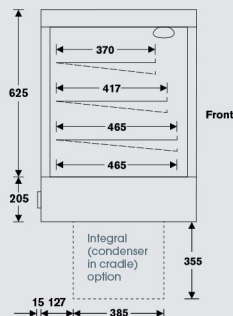

### REAR VIEW

### SIDE VIEW

**For factory options and accessories refer to page 41**

Model	DC6	DC9	DC12	DC15	DC18	DC24
<b>Length</b>	600mm	900mm	1200mm	1530mm	1770mm	2370mm
<b>Depth *</b>	640mm	640mm	640mm	640mm	640mm	640mm
<b>Cabinet Height</b>	830mm	830mm	830mm	830mm	830mm	830mm
<b>Available Display Area</b>	0.9m <sup>2</sup>	1.4m <sup>2</sup>	1.9m <sup>2</sup>	2.5m <sup>2</sup>	2.8m <sup>2</sup>	3.8m <sup>2</sup>
<b>Power Connection</b>	10A Plug	10A Plug	10A Plug	10A Plug	10A Plug	10A Plug
<b>Hi Energy Efficiency (MEPS)</b>			✓	✓	✓	✓