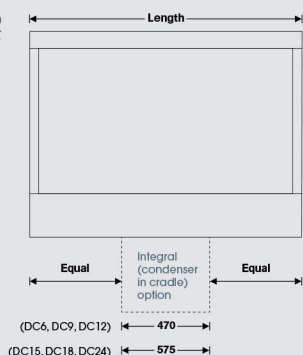

### REAR VIEW

### STANDARD FEATURES

- › Minimalist cabinet framing system (less frame/more glass) that maximises the visibility of displayed food
- › More extensive display area than comparable countertop cabinets
- › Four food display levels: three shelves plus base
- › Chrome wire shelving system that is height adjustable in 25mm increments and interchangeable between horizontal and tilted positions
- › High quality European refrigeration components
- › Tested to operate at 3 – 5°C in room environments up to **32°C**
- › Fan forced air flow for even temperature distribution
- › Refrigeration optimised to provide a high humidity environment that maintains food quality for longer
- › Refrigeration unit provided as Remote or Integral (condenser in cradle)
- › **DuraCoat** system providing a protective coating over the refrigeration coil to prevent food acid corrosion
- › Intelligent defrost system that minimises defrost time and maximises refrigeration operating time
- › **SureVap** self-evaporating system for condensate—no drain required (with Integral (condenser in cradle) option)
- › Designer top-down LED lighting system
- › Rear sliding double-glazed doors on friction-free, low wear tracks (doors removable for cleaning), front sliding doors optional

### SIDE VIEW

**For factory options and accessories refer to page 41**

Model	DC6	DC9	DC12	DC15	DC18	DC24
<b>Length</b>	600mm	900mm	1200mm	1530mm	1770mm	2370mm
<b>Depth *</b>	640mm	640mm	640mm	640mm	640mm	640mm
<b>Cabinet Height</b>	830mm	830mm	830mm	830mm	830mm	830mm
<b>Available Display Area</b>	0.9m <sup>2</sup>	1.4m <sup>2</sup>	1.9m <sup>2</sup>	2.5m <sup>2</sup>	2.8m <sup>2</sup>	3.8m <sup>2</sup>
<b>Power Connection</b>	10A Plug	10A Plug	10A Plug	10A Plug	10A Plug	10A Plug
<b>Hi Energy Efficiency (MEPS)</b>			✓	✓	✓	✓