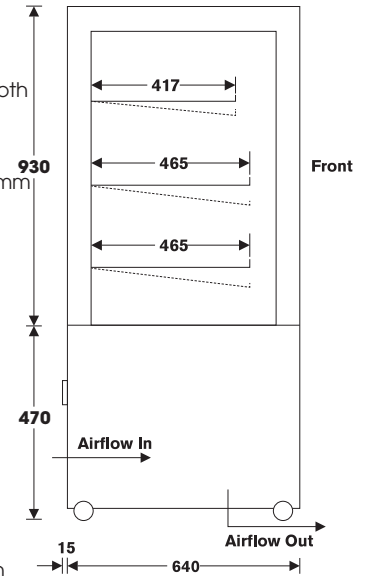

SIDE VIEW

YORK: CHILLED

A classy serve-over cabinet that maximises height and display area, while still allowing interaction between staff and customers. With its framed top and front glass this cabinet makes displayed food stand out.

4°C operating temperature

Climate class 3M1 (25°C/60%RH)

For Factory Options refer to page 60

For Cabinet Accessories refer to page 66

WA DEALER
PRACTICAL PRODUCTS PTY LTD

PH: 08 9302 1299
51 Paramount Dr Wangara WA 6065
sales@practicalproducts.com.au
www.practicalproducts.com.au

Model	YC6	YC9	YC12	YC15	YC18	YC24
Length	600mm	900mm	1200mm	1530mm	1770mm	2370mm
Depth*	640mm	640mm	640mm	640mm	640mm	640mm
Height	1400mm	1400mm	1400mm	1400mm	1400mm	1400mm
Available Display Area	0.92m²	1.46m²	2m²	2.6m²	2.94m²	4.03m²
Power Connection	10A Plug	10A Plug	10A Plug	10A Plug	10A Plug	10A Plug

*Add extra 15mm for protruding control panel and switches