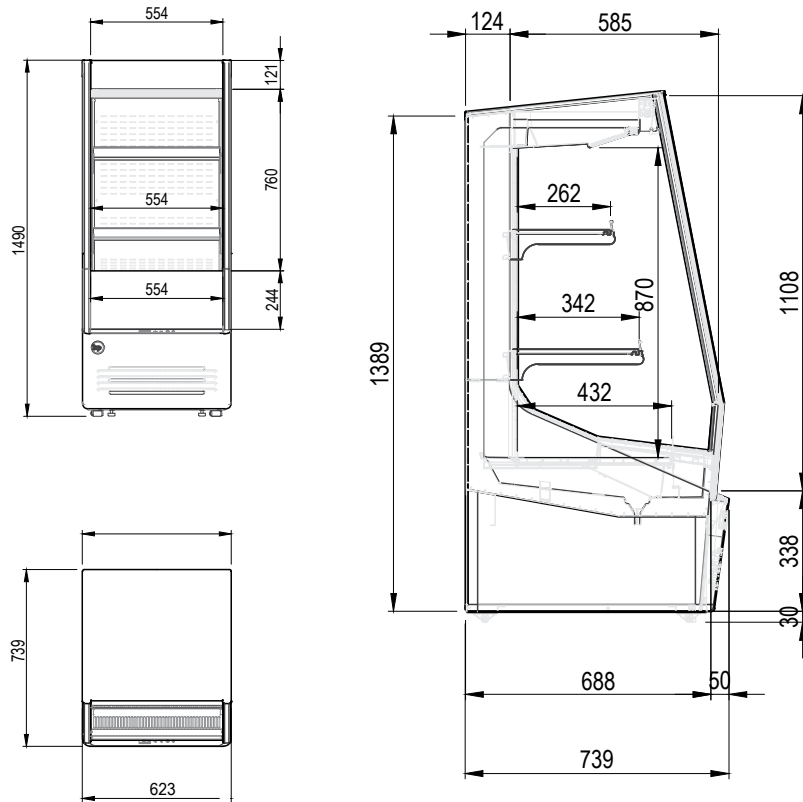

JOY 30

LOW HEIGHT MULTI-DECK CHILLER

FEATURES INCLUDE:

Electronic temperature control
Automatic defrost
High efficiency fan motors
3 levels height adjustable shelves + base

Shelf pricing holders
LED lighting
Customized graphic optional
Castor wheels

JOY 30

LOW HEIGHT MULTI-DECK CHILLER

JOY	30
* Operating Temp (°C)	-1/+5
Refrigeration	Ventilated/R290
Defrost	Automatic
Power Supply	240V/1Ph/10 Amp plug
Operating Current (Amp)	3.5
Nominal Power (W)	700
Energy Consumption (kWh/24h)	7.7
Total Capacity (ltr)	163
Length (mm)	630
Height inc castors (mm)	1490
Depth w/bumpers (mm)	739
Weight w/o packaging (kg)	100
Weight w/packaging (kg)	113