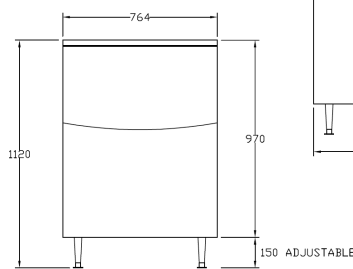

ICB Storage Bins

Features

- 304 stainless steel material with plastic door.
- Softener on the bin door and door frame for protection.
- Each storage bin comes with ice scoop, drain hose and clips.
- Each set of legs can extend to 150mm height.
- Warranty: 3 years

Specifications

Model	Storage Capacity (kg)	Door Feature	Dimensions W x D x H (mm)	Weight (kg)	Ship Weight (kg)
ICB110SC	110	Soft Close	563 x 800 x 1060	34	40
ICB180SC	180	Soft Close	764 x 810 x 1120	50	60
ICB230SC	230	Soft Close	764 x 810 x 1275	50	55
ICB242	242	Standard	1230 x 795 x 860	72	80
ICB460	460	Standard	1226 x 919 x 1250	90	100

Dimensions

ICB110SC

Front View

Side View

Top View

ICB180SC

Front View

Side View

Top View

ICB230SC

Front View

Side View

Top View

ICB242

Front View

Side View