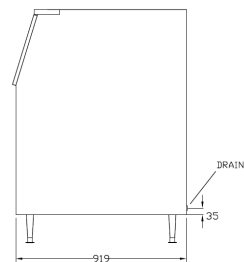

Specifications

Model	Storage Capacity (kg)	Door Feature	Dimensions W x D x H (mm)	Weight (kg)	Ship Weight (kg)
ICB110SC	110	Soft Close	563 x 800 x 1060	34	40
ICB180SC	180	Soft Close	764 x 810 x 1120	50	60
ICB230SC	230	Soft Close	764 x 810 x 1275	50	55
ICB242	242	Standard	1230 x 795 x 860	72	80
ICB460	460	Standard	1226 x 919 x 1250	90	100

Dimensions

ICB110SC

Front View

Side View

Top View

ICB180SC

Front View

Side View

Top View

ICB230SC

Front View

Side View

Top View

ICB242

Front View

Side View

Top View

ICB460

Front View

Side View

Top View

WA DEALER
PRACTICAL PRODUCTS PTY LTD

PH: 08 9302 1299
51 Paramount Dr Wangara WA 6065
sales@practicalproducts.com.au
www.practicalproducts.com.au