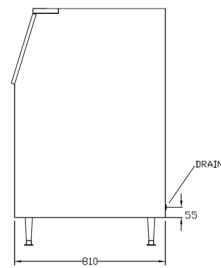

Specifications

Model	Storage Capacity (kg)	Door Feature	Dimensions W x D x H (mm)	Weight (kg)	Ship Weight (kg)
ICB110SC	110	Soft Close	563 x 800 x 1060	34	40
ICB180SC	180	Soft Close	764 x 810 x 1120	50	60
ICB230SC	230	Soft Close	764 x 810 x 1275	50	55
ICB242	242	Standard	1230 x 795 x 860	72	80
ICB460	460	Standard	1226 x 919 x 1250	90	100

Dimensions

ICB110SC

Front View

Side View

Top View

ICB180SC

Front View

Side View

Top View

ICB230SC

Front View

Side View

Top View

ICB242

Front View

Side View

Top View

ICB460

Front View

Side View

Top View

WA DEALER
PRACTICAL PRODUCTS PTY LTD

PH: 08 9302 1299
51 Paramount Dr Wangara WA 6065
sales@practicalproducts.com.au
www.practicalproducts.com.au