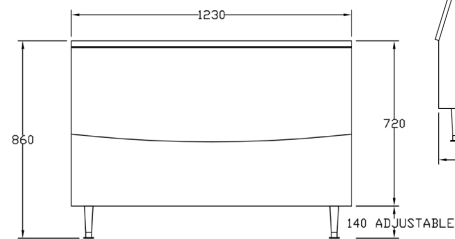

Specifications

Model	Storage Capacity (kg)	Door Feature	Dimensions W x D x H (mm)	Weight (kg)	Ship Weight (kg)
ICB110SC	110	Soft Close	563 x 800 x 1060	34	40
ICB180SC	180	Soft Close	764 x 810 x 1120	50	60
ICB230SC	230	Soft Close	764 x 810 x 1275	50	55
ICB242	242	Standard	1230 x 795 x 860	72	80
ICB460	460	Standard	1226 x 919 x 1250	90	100

Dimensions

ICB110SC

Front View

Side View

Top View

ICB180SC

Front View

Side View

Top View

ICB230SC

Front View

Side View

Top View

ICB242

Front View

Side View

Top View

ICB460

Front View

Side View

Top View

WA DEALER
PRACTICAL PRODUCTS PTY LTD

PH: 08 9302 1299
51 Paramount Dr Wangara WA 6065
sales@practicalproducts.com.au
www.practicalproducts.com.au