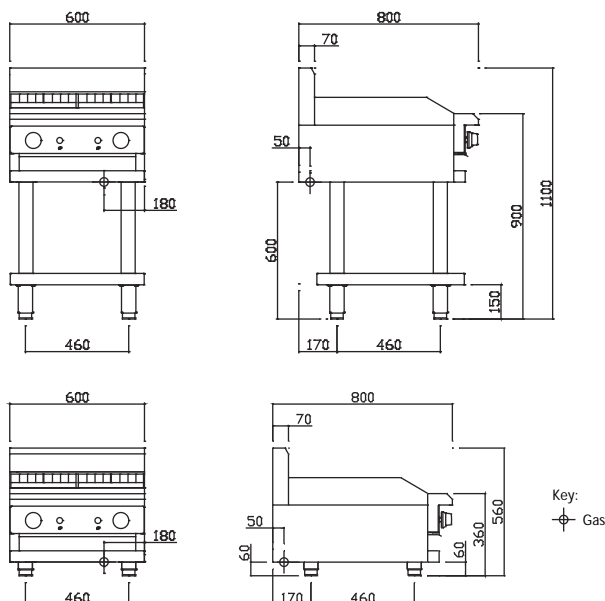

<u>Model</u>	<u>Description</u>	<u>Nat Gas</u>	<u>LP Gas</u>
	CS-6C	600 char	66 mj	66 mj

Chargrill/Barbecue

- 33 mj S/S tube burners with pilot, FFD and piezo ignition
- Variable flame control valve with low flame setting
- Cast-iron heat distributing hood as standard
- Optional ceramic rocks for even heat and smokiness
- Optional cast iron ceramic rock tray
- Heavy duty cast iron 'diamond' grates 147mm x 540mm
- CS-6C bbq: 580mm x 520mm; 0.30m² cooking area
- 2mm 304 stainless steel splash guards
- Chargrill undertray 0.9mm stainless steel

Overall Construction

- Heavy duty construction
- Welded 1.2mm 304 stainless steel front hob
- Front and side panels 0.9mm 304 stainless steel
- Splashback 1.2 mm 304 stainless steel
- Stainless steel legs with 55mm height adjustment range

Dimensions

- 600mm x 800mm x 1100mm H
- 600mm x 800mm x 560mm H (benchtop)
- Working height 900mm
- Weight 98kg
- Packed dimensions 640mm x 860mm x 1260mm H
- Packed weight 118kg

Connections

- Gas 3/4" BSP male
- 180mm from right, 50mm from rear, 600mm from floor
- Benchtop model gas connection: 60mm from bottom
- Supplied with gas regulator (specify Nat or LP on order)

Cleaning & Servicing

- Easy access to all parts & components from front

Options/Accessories

- Rear castors
- Joining caps
- Scallop low-contact grates
- J-shaped reversible grates
- RH and LH side shields
- Ceramic rocks (specify when ordering)
- Benchtop mount (specify when ordering)

WA DEALER
PRACTICAL PRODUCTS PTY LTD

PH: 08 9302 1299
51 Paramount Dr Wangara WA 6065
sales@practicalproducts.com.au
www.practicalproducts.com.au