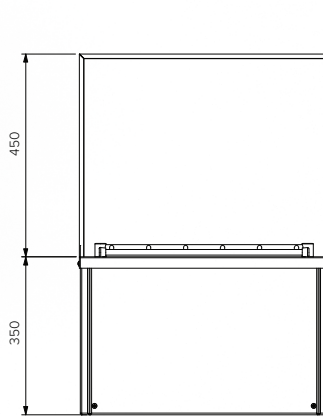

Features and Benefits:

- Low grate height to minimize heavy lifting
- Durable 1.5mm stainless steel shroud can be securely mounted to most floors
- 90mm waste comes with a waste basket for catching solids
- Welded steel grate has six bars for stable support of buckets while filling and draining
- Highly polished, 44L capacity bowl is 235mm deep to reduce splashing
- Safe and durable hinges allowing grate to be lifted for access to bowl
- Sound suppression pad under base of bowl reduces noise
- Rolled edges for added safety
- All optional tapware are WELS and Watermark approved

Plan View

Front View

End View

Sold Separately

Tapware Options:

CMPL.0968

CMPL.0969

CMPL.0970

Specifications:

Construction: Shroud: 1.5mm 304 grade stainless steel construction, no.4 satin finish.
 Bowl: deep drawn polished 304 grade

Waste Connection: 90mm basket waste with 50mm connection.

Unit Fixing: Heavy duty shroud has multiple slots for fastening to floor as required.

Model No.	L x D x H (mm)
SPPL.CS.05	560 x 460 x 800

Due to continuous product research and development, the information contained herein is subject to change without notice.
 Revision: B - 18/01/2022

PH: 08 9302 1299
 51 Paramount Dr Wangara WA 6065
 sales@practicalproducts.com.au
 www.practicalproducts.com.au