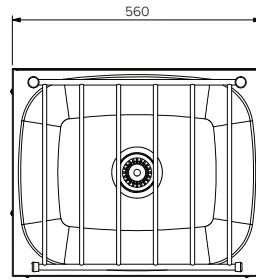

Features and Benefits:

- Low grate height to minimize heavy lifting
- Durable 1.5mm stainless steel shroud can be securely mounted to most floors
- 90mm waste comes with a waste basket for catching solids
- Welded steel grate has six bars for stable support of buckets while filling and draining
- Highly polished, 44L capacity bowl is 235mm deep to reduce splashing
- Safe and durable hinges allowing grate to be lifted for access to bowl
- Sound suppression pad under base of bowl reduces noise
- Rolled edges for added safety
- All optional tapware are WELS and Watermark approved

Plan View

Front View

End View

Sold Separately

Tapware Options:

CMPL.0968

CMPL.0969

CMPL.0970

Specifications:

Construction: Shroud: 1.5mm 304 grade stainless steel construction, no.4 satin finish.
 Bowl: deep drawn polished 304 grade

Waste Connection: 90mm basket waste with 50mm connection.

Unit Fixing: Heavy duty shroud has multiple slots for fastening to floor as required.

Model No.	L x D x H (mm)
SPPL.CS.05	560 x 460 x 800

Due to continuous product research and development, the information contained herein is subject to change without notice.
 Revision: B - 18/01/2022

PH: 08 9302 1299
 51 Paramount Dr Wangara WA 6065
 sales@practicalproducts.com.au
 www.practicalproducts.com.au